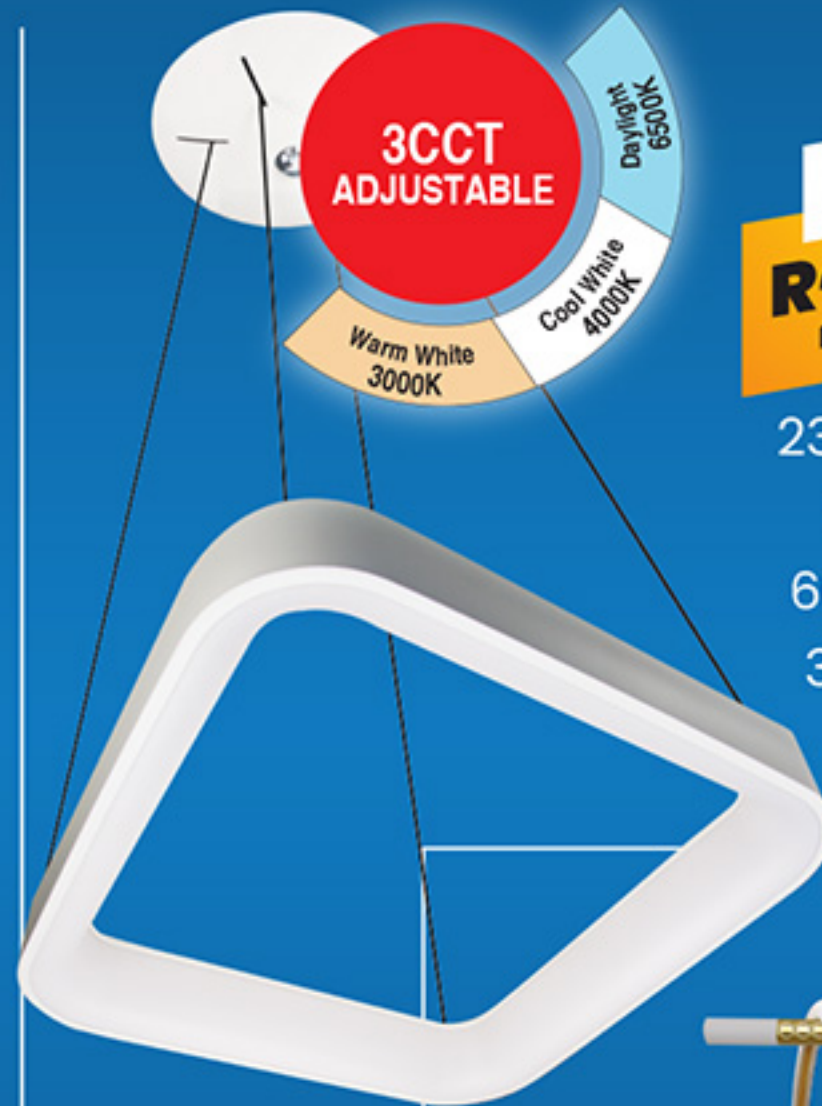

28W | 2800lm | LED
Ø400 x 42mm
6000K | Iron + PVC

**3 CCT
ADJUSTABLE**

IP54

ULMSCF00059
R339⁰⁰

12W | 1200lm | LED
Ø200 x 42mm
3CCT Adj | Iron + PVC

ULMSCF00059
R339⁰⁰

18W | 1800lm | LED
Ø300 x 42mm
3CCT Adj | Iron + PVC

ULMSCF00060
R459⁰⁰

28W | 2800lm | LED
Ø400 x 42mm
3CCT Adj | Iron + PVC

ULMSCF00074
R259⁰⁰

230V | 3 x GU10
Round Base
Spot Light Fitting White | Lamps not included

ULSL00077
R169⁰⁰

230V | 2 x GU10
Round Base
Spot Light Fitting | Lamps not included

3 CCT
ADJUSTABLE

PXCDD4006-1M-WH
R2,499⁰⁰

230VAC | 36W | LED
Pendant Fitting
600 x 600 x 85mm
3CCT Adjustable

IP20

ULHYCF0013
R1,699⁰⁰

230V | 32W | LED
Ø600mm

**3 CCT
ADJUSTABLE**

IP20

ULMSCF00041
R169⁰⁰

2 x 18W | 1800lm | LED
3CCT Adjustable
Ø335 x 60mm | Iron + PVC

H-LEDB35R-E27-*
R749

5W | 500lm 100° | E27

H-LEDB35R-E14-*
R749

5W | 500lm 100° | E14

*Add colour to code: WW, DL

ULMSFSL00001
R1,699⁰⁰